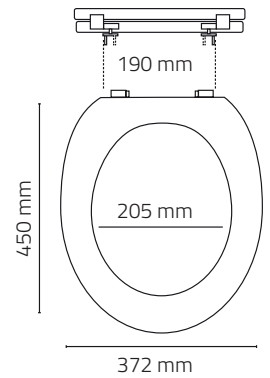

WC Sitze/ Toilet seats

Generation

★★★★★
02119101

PP

Easy click'n'clean

Top-fixing

Soft-close

Cleveland

★★★★★
02130101

Easy click'n'clean

Top-fixing

Soft-close

Duroplast

Junior

★★★★★
02005101

PP