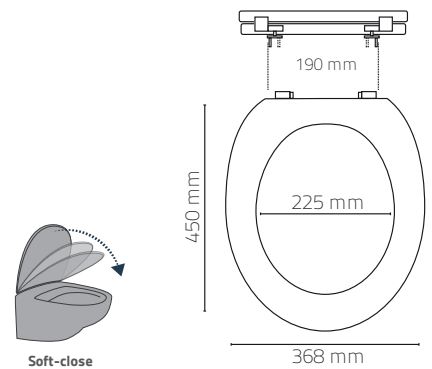

WC-Erhöhung Top

★★★★★

A0070700