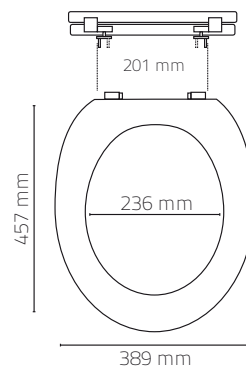

WC Sitze/ Toilet seats

Orchidee

★★★★★

02123100

Soft-close

Duroplast

Lily

★★★★★

02202100

Easy click'n'clean

Top-fixing

Soft-close

Duroplast

Riverstone

★★★★★

02125100

Soft-close

Duroplast