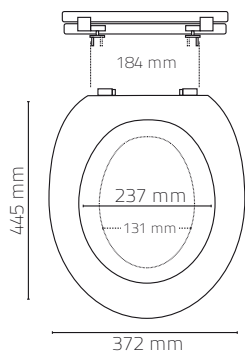

WC Sitze/ Toilet seats

Generation

★★★★★
02119101

PP

Easy click'n'clean

Top-fixing

Soft-close

Cleveland

★★★★★
02130101

Easy click'n'clean

Top-fixing

Soft-close

Duroplast

Junior

★★★★★
02005101

PP