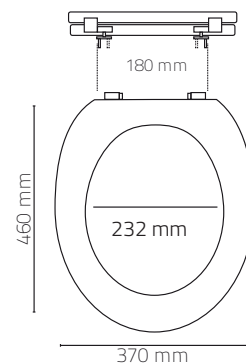

WC Sitze/ Toilet seats

Orchidee

★★★★★

02123100

Soft-close

Duroplast

Lily

★★★★★

02202100

Easy click'n'clean

Top-fixing

Soft-close

Duroplast

Riverstone

★★★★★

02125100

Soft-close

Duroplast