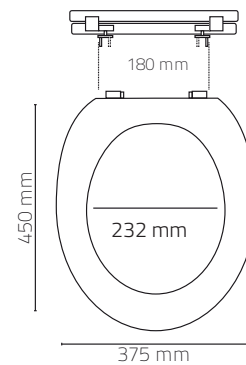

WC Sitze/ Toilet seats

Orchidee

★★★★★

02123100

Soft-close

Duroplast

Lily

★★★★★

02202100

Easy click'n'clean

Top-fixing

Soft-close

Duroplast

Riverstone

★★★★★

02125100

Soft-close

Duroplast