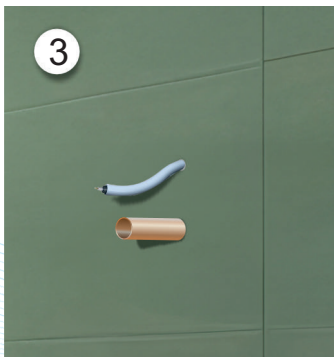

hyon
german engineered
performance waterproofing INSIDE

CE

Pipe & cable entry seal

PU 1 pc.

Earthridge International Ltd.
Dowdstown Maynooth
W23 C2N2 Co. Kildare
Ireland

The wall must be dry and dust free.

Place the cuff over the water and power connection. Press the cuff firmly onto the wall.

The tile adhesive can be applied directly to the sleeve and you can tile the wall immediately.

Install the instantaneous water heater professionally.