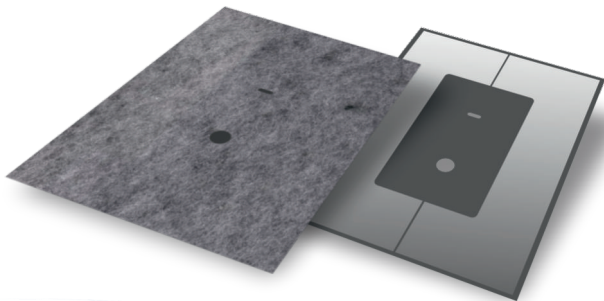

hyon
german engineered
performance waterproofing INSIDE

CE

Pipe & cable entry seal

PU 1 pc.

Earthridge International Ltd.
Dowdstown Maynooth
W23 C2N2 Co. Kildare
Ireland

The wall must be dry and dust free.

Place the cuff over the water and power connection. Press the cuff firmly onto the wall.

The tile adhesive can be applied directly to the sleeve and you can tile the wall immediately.

Install the instantaneous water heater professionally.