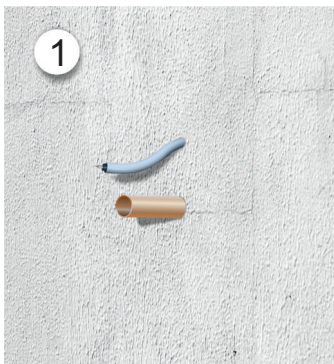

hyon
german engineered
performance waterproofing INSIDE

CE

Pipe & cable entry seal

PU 1 pc.

Earthridge International Ltd.
Dowdstown Maynooth
W23 C2N2 Co. Kildare
Ireland

The wall must be dry and dust free.

Place the cuff over the water and power connection. Press the cuff firmly onto the wall.

The tile adhesive can be applied directly to the sleeve and you can tile the wall immediately.

Install the instantaneous water heater professionally.